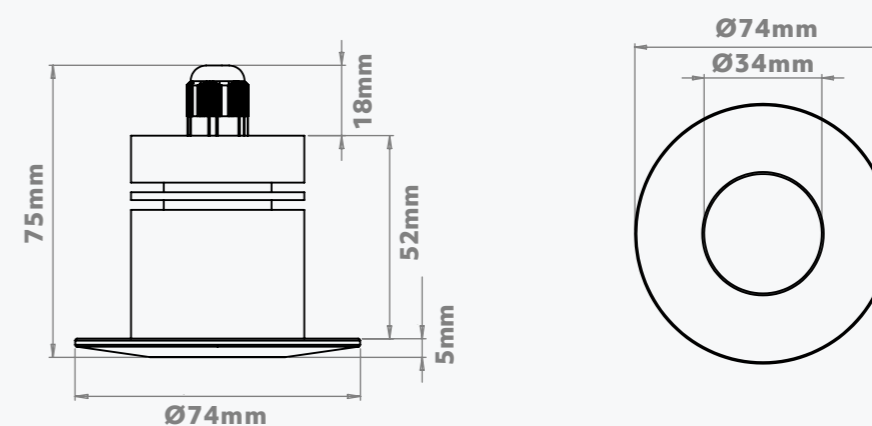

AVAILABLE COLOURS

S/STEEL

COLOUR SOURCE 4 CC LED INGROUND

Our CS4 Inground encases the same technology of our popular Colour Source 4 downlights into an IP67 rated anodised aluminium housing with 316 stainless steel bezel.

Perfect for external deck lighting.

Product Code: CS4-IGM- RGBW / RGBA / TW

Compatible With : LUD 48 , LUD 192

TECHNICAL SPECIFICATIONS

Channels **4Ch**
Wattage **4.8W**
Input Current **350mA**
IP Rating **IP67**
LED Type **RGBW / RGBA / TW**
Housing Cut Out **45mmØ**
Lens Options **15°/25°/40°**
LED Connection **RJ45**
Lumen Output **284lm [RGBW] / 227lm [RGBA] / 446lm [TW]**
Operating Temp Range **-20 to 50 °C**

DIMENSIONS

OPTIONAL LENSES

Our lens options are:
15° : Narrow Beam Angle
25° : Medium Beam Angle
40° : Wide Beam Angle

CS4 INGROUND

Outdoor Decking
Installation.

IP67